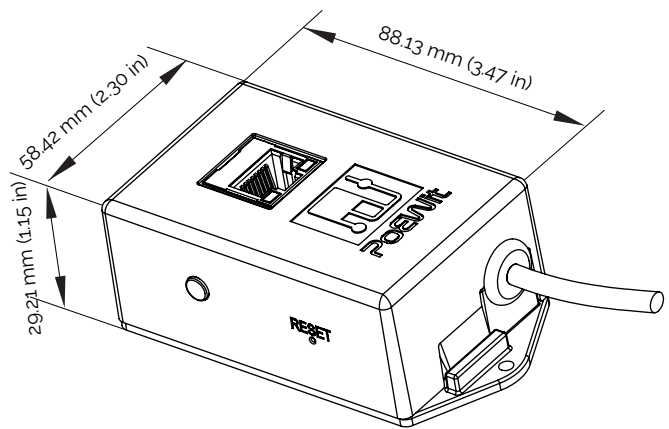

## A Part of the PoEWit Tree Family for Lighting Controls

|                          |   |
|--------------------------|---|
| <b>Physical</b>          |   |
| <b>Visual Indicators</b> | RJ45 Ethernet Status LEDs (Link Status/Speed) |
| <b>Beam Angle</b>        | 110 degrees                                   |
| <b>Dimmable</b>          | Yes   |

### Housing

RP, RG and RS Led Lights are super thin and are enclosed in a die cast aluminum panel housing that is 1/2" deep. Available models come in round or square trim either 3", 4" or 6" diameter / length accordingly.

PoE driver dimensions for non-pass-through mode

PoE driver dimensions for pass-through model

**Mounting**

Wall mount, eave or ceiling mount, indoor or outdoor

**Environmental**

IP enclosure ratings-IP-54 or damp location is OK  
Operational temperature rating: -40 to 85C  
Storage temperature rating: -65 to 150C