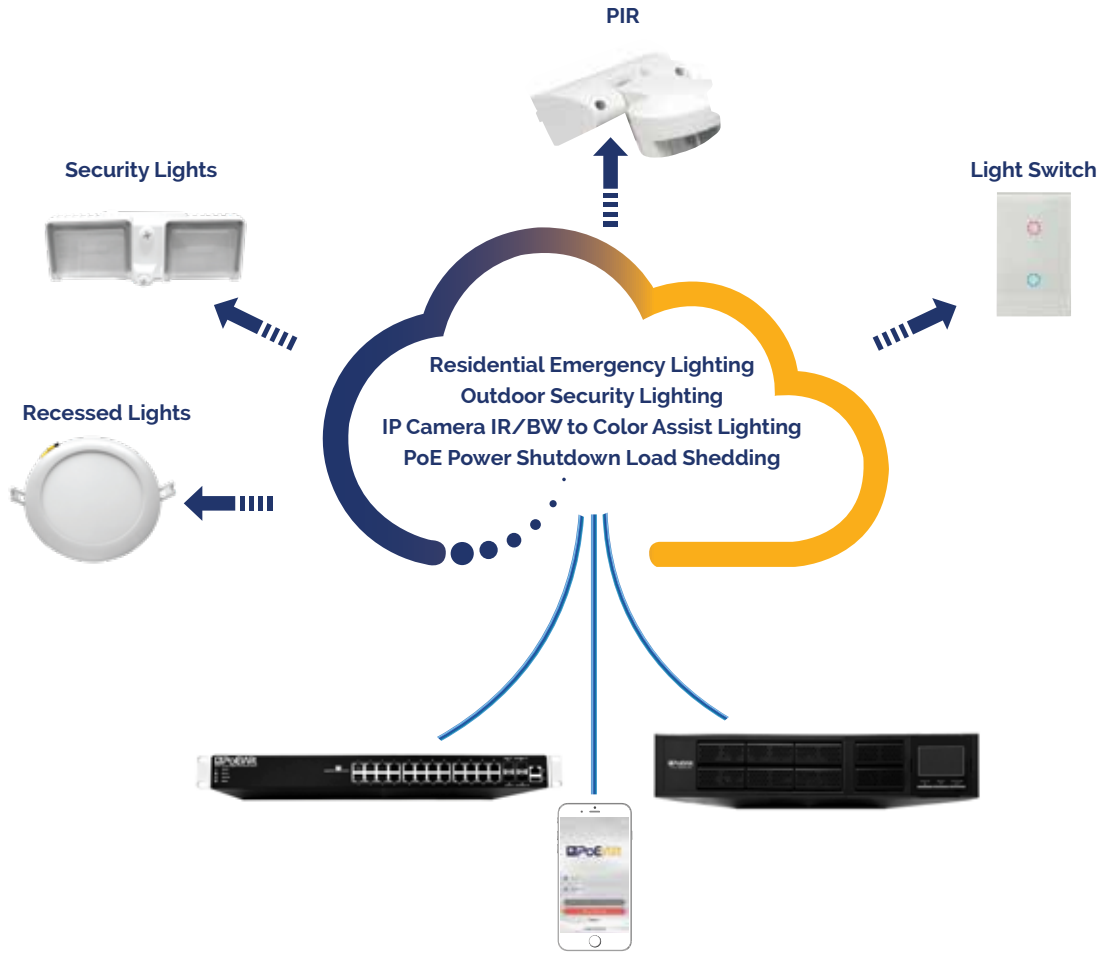

A Part of the PoEWit Tree Family for Lighting Controls