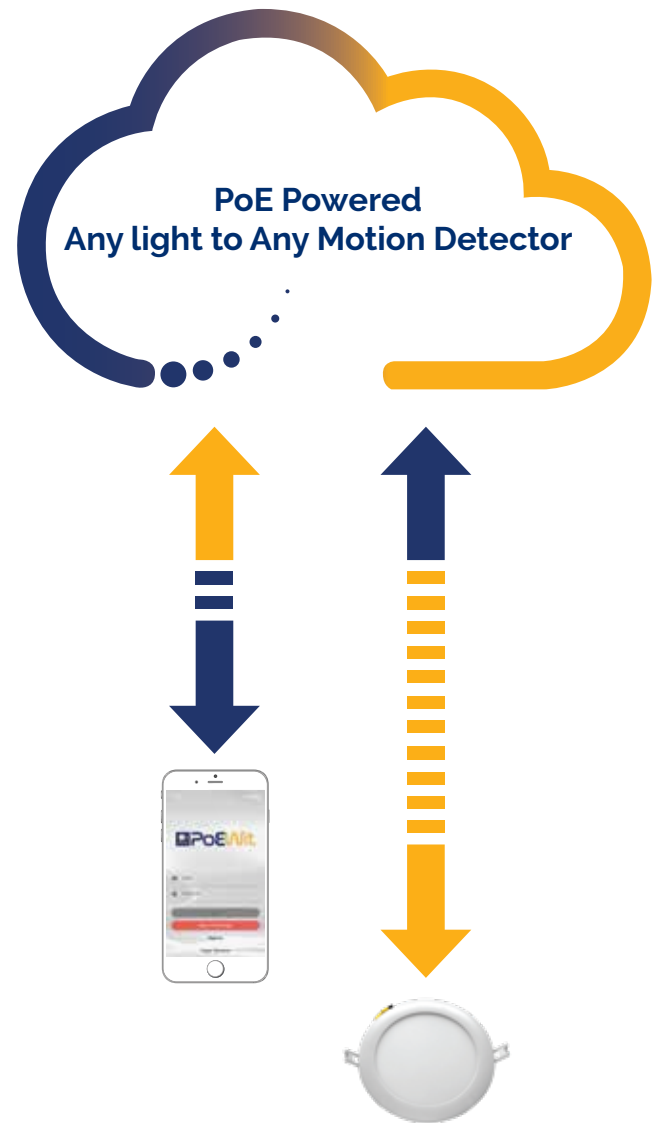

**IMAGE 1 - Security Camera without PoE Light Assistance**

**IMAGE 2 - Security Camera with PoE Light Assistance**

**The lights are also simple to configure and deploy.** No complex interfaces for the novice home owner. They quickly and easily establish settings that match their security cameras, lighting, and personal needs via mobile apps. PIR motion detection info automatically passes to the cloud, where security experts and homeowners already selected which light or lights are triggered.

Also, some RP, RG and RS lights have a unique PoE pass-through feature that not only powers the network itself, but also passes power and network to downstream security cameras or lights. This feature makes connecting lights to an existing security camera installation a breeze.

**Recessed Light Pass-through Driver  
PoE+ In and Two PoE+ Out**

**There is more.** Security pros add a PoE Wit UPS and PoE ethernet switch to the installation, so key cameras and lighting operate in the event of a power outage. Secondary cameras turn off, and non-essential lights dim automatically to extend battery life until utility power is restored - all configurable by app.

**Key Features**

- The RG, RP, and RS are the **industry's first cloud, integrated recessed lighting and security camera solution**
- **Picture quality is optimized to the security camera's field of view so it records in the best color frames** and camera angles possible
- Models with **PoE pass-through** make retrofitting security lights to existing IP security cameras a snap
- **Link any light to any wall switch** (WS-2) to any motion detector configurable (MD-1)
- **Customers control security settings via simple controls:** IOS or Android apps