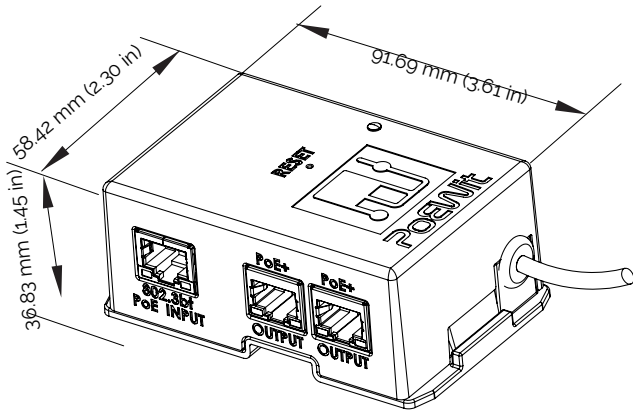

PoE driver dimensions for pass-through model

Mounting

Wall mount, eave or ceiling mount, indoor or outdoor

Environmental

IP enclosure ratings-IP-54 or damp location is OK
Operational temperature rating: -40 to 85C
Storage temperature rating: -65 to 150C

Different Specs Between 3", 4" and 6" and Pass-Through Model

PHYSICAL INPUT - PoE 802.3at (up to 30W/25.5W min.) for NPT and PoE 802.3bt type 4 (up to 100W/71W min.) for PT

PHYSICAL OUTPUT - 15W DC, 36V @ 0.56A for TBD and 20W DC, 36V @ 1.1A for TBD

- 3", 360 lumens
- 4", 650 - 790 lumens (varies by model)
- 6", 850 - 1040 lumens (varies by model)

Only for PT Models, - PSE Dual (2x) Output: PoE 802.3at (30W/25.5W min.)

Ordering Guide

R-PCB-3	R-PCB-4	R-PCB-6
Preconstruction Bracket for Recessed LED Light- 3 inch	Preconstruction Bracket for Recessed LED Light- 4 inch	Preconstruction Bracket for Recessed LED Light- 6 inch

Note: PT require 90W if using PT due to power budgets
**Product specifications are subject to change without further notice.