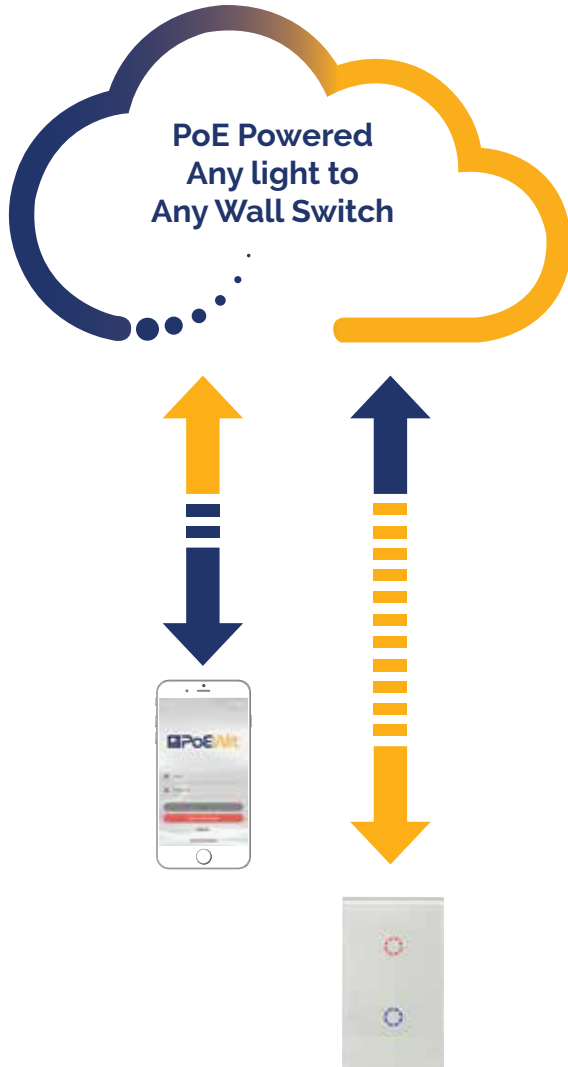

CLOUD INTELLIGENT  
**2-BUTTON GLASS WALL SWITCH**  
POWERED BY POE+  
POEWIT WALL SWITCHES ADD SMARTS  
AND BEAUTY TO A ROOM

- USE SMARTPHONES TO CONTROL WALL SWITCHES
- AVOID RUNNING DANGEROUS HIGH VOLTAGE LINES
- ONE SWITCH CONTROLS MULTIPLE LIGHTS AND ONE LIGHT CONTROLLED BY MANY WALL SWITCHES, USER CONFIGURABLE

- **Control many lights via one switch**
- **Capacitive touch sense glass surface** eliminates stains and simple clean-up of finger prints or any other mess

<b>Physical</b>	
<b>Colors</b>	White or black
<b>Dimensions</b>	0.11 in x 0.18 in x 0.05 in
<b>Button</b>	<ul style="list-style-type: none"> <li>- Indicator- Yes, 7 colors + off and programmable fading</li> <li>- Button mode- capacitive touch sense</li> <li>- Button number- two</li> </ul>

PoEWit built the first intelligent, fully cloud network and PoE powered wall switch that works with its PoEWit's PoE lights. The smart system offers flexibility. Wall switches are no longer permanently connected to a light. Custom installers and homeowners place wall switches and lights anywhere that is convenient, needed, or aesthetically pleasing. Because of the intelligence, they change configurations easily when new requirements arise. Wall switch activation passes up to the cloud, and users select which light or lights are triggered. simple, efficient, and powerful.