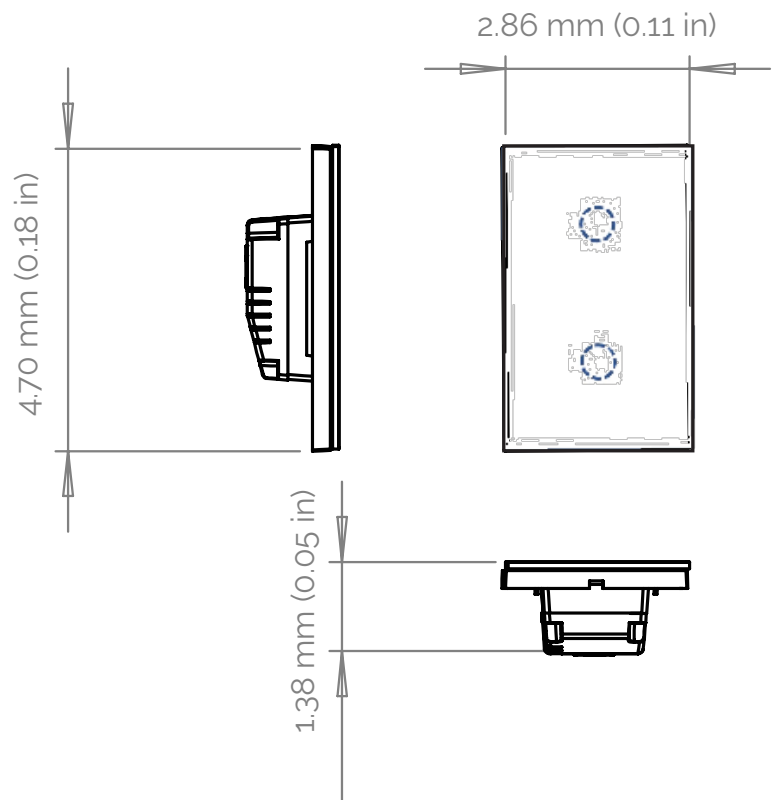

Mounting

Mounts into standard North America, Single Gang Low Voltage trim ring